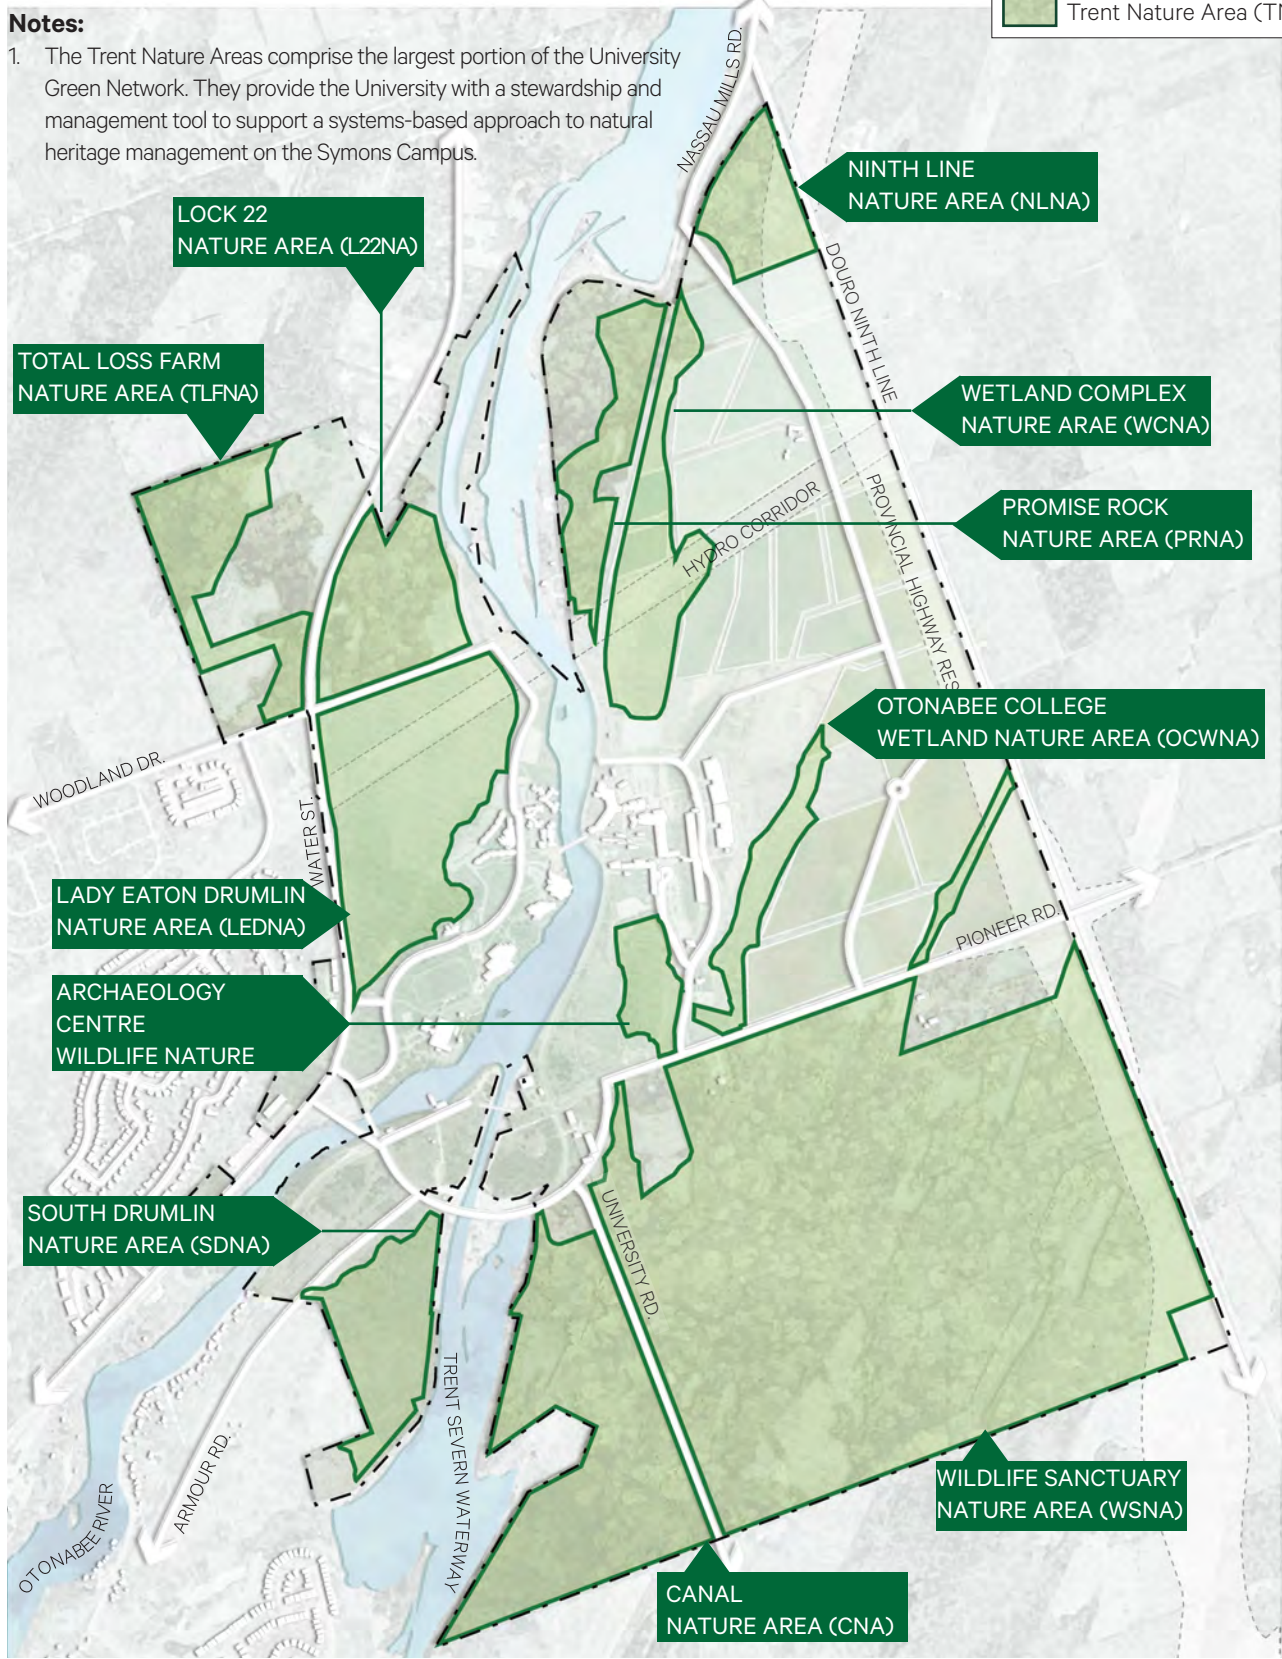

**Figure 33: Trent Nature Areas (2021)**

**Notes:**

1. The Trent Nature Areas comprise the largest portion of the University Green Network. They provide the University with a stewardship and management tool to support a systems-based approach to natural heritage management on the Symons Campus.

**LEGEND:**  
 - Trent University Boundary (dashed line)  
 - Trent Nature Area (TNA) (green shaded area)